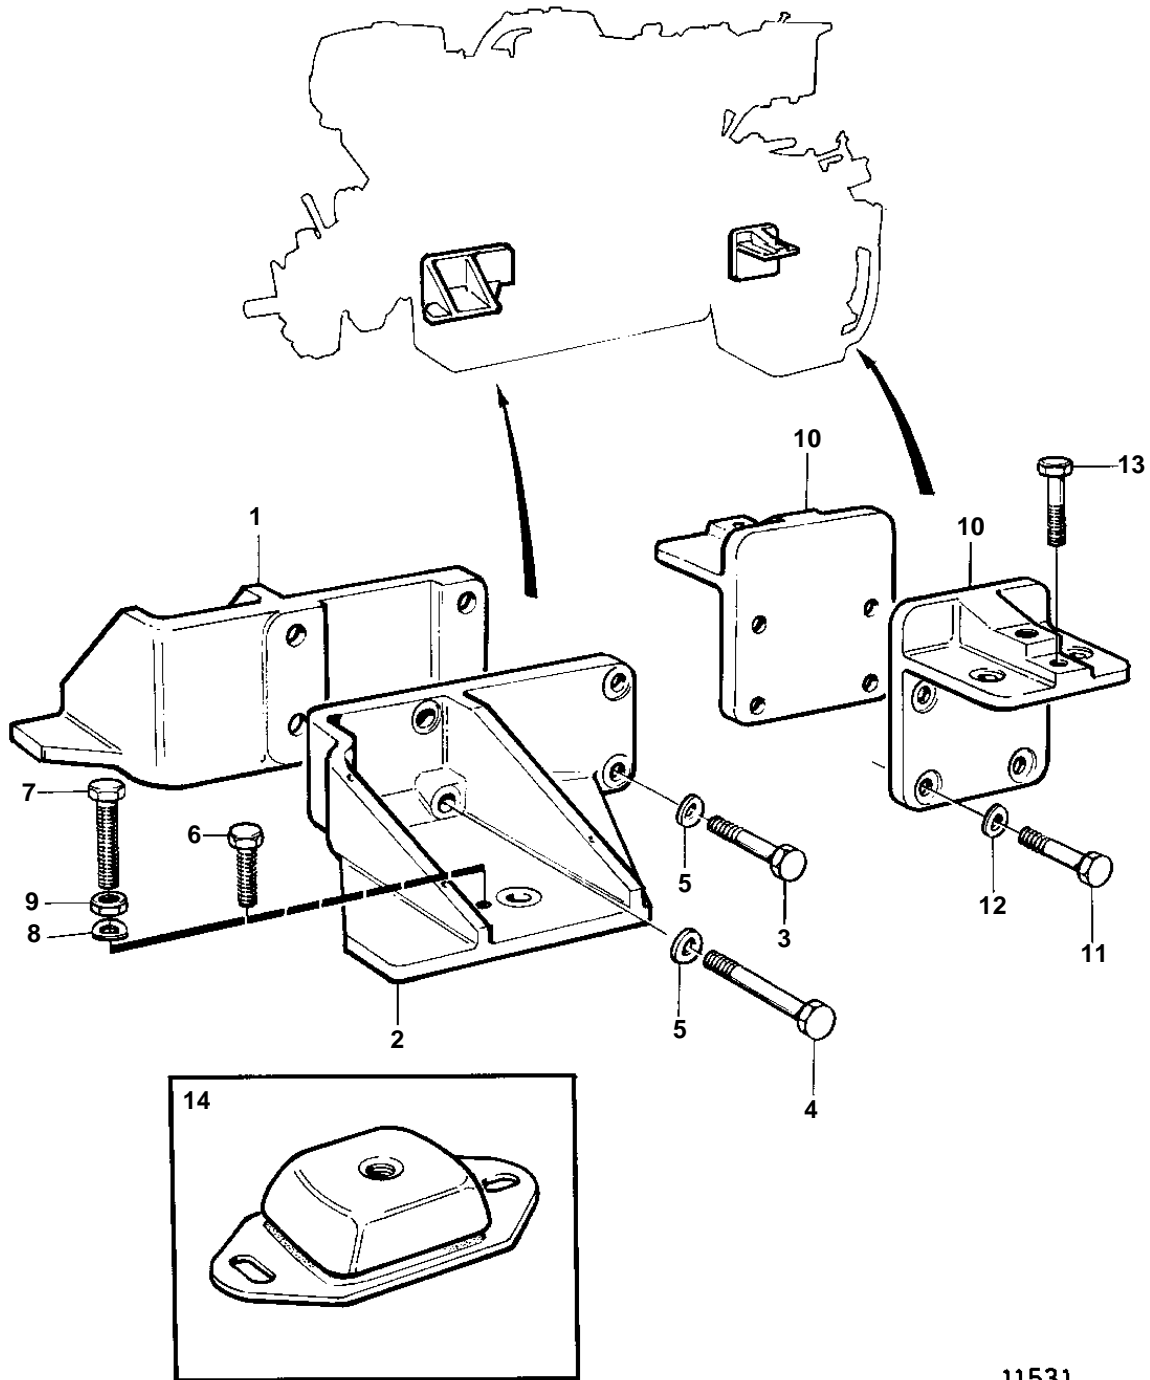

TAMD102D

11531

TAMD102D

REF	PART NO.	QTY	DESCRIPTION	SEE SEC.	NOTES
1	862473	1	Bracket	SO	S.B
2	862474	1	Bracket	SO	P
3	955577	6	Screw		L=38mm
4	955580	2	Screw		L=55mm
5	941911	8	Spring washer		
6	970971	2	Screw, adjusting		
7	977987	2	Adjuster screw, adjusting		
8	940280	2	Spring washer		
9	971072	2	Nut		
10	821685	2	Engine bracket		
11	960737	8	Screw		
12	940280	8	Spring washer		
13	955591	2	Screw, adjusting		
14		X	Engine suspensionelastic	789	